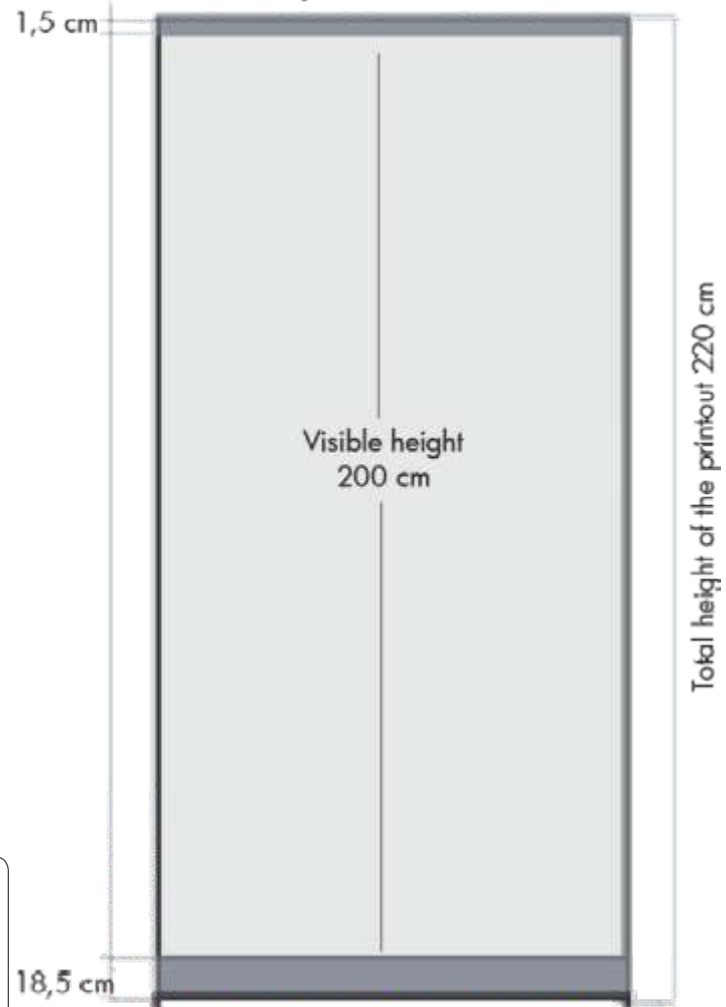

## Graphic dimensions:

🇬🇧 Produced in silver anodized aluminum. Solid construction with 1-3 legs\*. Top profile with clamp system and tape on the bottom roll makes mounting easy. New tape must be mounted when changing the banner. Black luxury bag is included. Delivered without banner. Packed with 6 pcs.

Open the snap clip, insert the top of the graphic into the gap, make the graphic flat.

Close the snap clip.

Take the protective film of the adhesive tape. Place the graphic evenly on the leading paper. Use the line as a guideline.

## Installation instruction

Art.no.	Banner size	Visible Banner	Feet	Colour	Total W x H	Package size and weight
4565	85 x 220 cm	85 x 200 cm	2 pcs.	-	87 x 212 cm	12 x 89 x 12 cm 3,0 kg